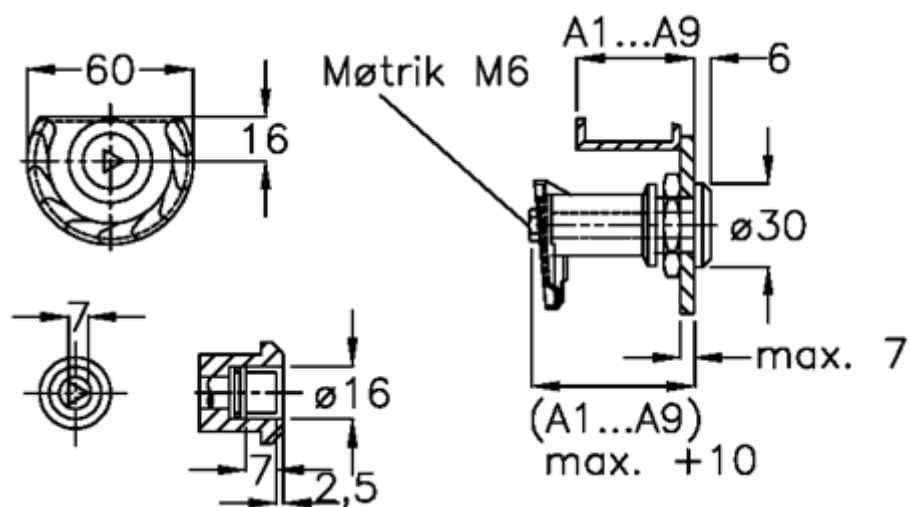

Data Sheet

Article number: 20918025
Description: E+G Door lock
GN 119-DK-A5

Measures

Door + frame thickness = 37-45
Measure type = A5